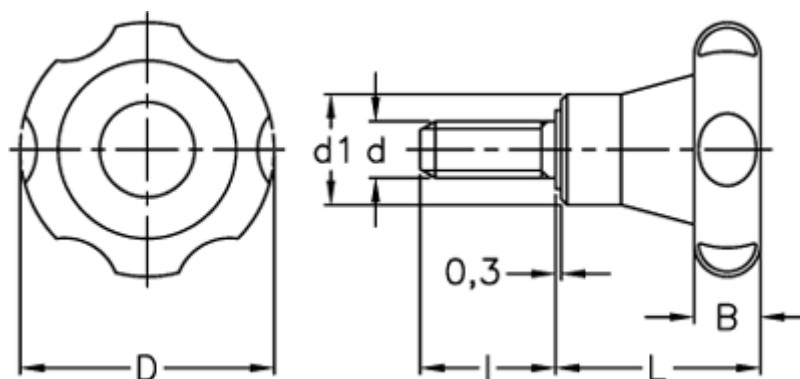

# Data Sheet

Article number: 2302075342  
Description: E+G Lobe knob  
VL.155/80 p-M12x50

## Measures

---

B = 19  
D = 82  
d1 = 33  
d 6g = M12  
l = 50  
L = 48